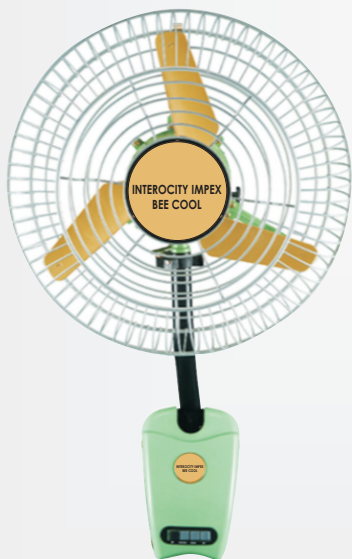

Copper Winding

Super Energy Efficient

Double Ball Bearing

High Speed

ELECTRIC CEILING FAN

Brand	:	INTEROCITY IMPEX BEE COOL
Model Name	:	Sweep Size 24" (600 mm)
Number of Blades	:	4
Power Source	:	70W, 230 Volt, 50Hz, Single Phase, A.C
Speed	:	850 RPM \pm 10%
Outer Body Material	:	M.S
Blade Material	:	M.S
Copper Weight	:	180 Gms.
Color	:	White / Ivory / Brown / Smoke Brown
Air Delivery	:	115 M³/H
Hanging rod length	:	220 mm
Warranty	:	12 Month
G.W	:	3.2 KG

Brand	: INTEROCITY IMPEX BEE COOL (16 Inch)
Model Name	: Bullet Stand Fan
Number of Blades	: 3 / 5
Power Source	: 230 Volt, 50Hz, Single Phase, A.C
Speed	: 2200 rpm & 3 Speed Setting
Sweep	: 400 mm (16") Non Oscillating
Blade Material	: ABS Plastic
Color	: Ivory / White / Black
Wattage	: 70 Watt
Special Feature	: Height Adjustable
Motor Winding	: Aluminium or Copper
Loadability 20 Ft.	: 700 or 1400 Pcs (Single/Double Packing)

Copper
Winding

Super⁺
Energy
Efficient

Double Ball
Bearing

High
Speed

WALL FAN / AIR CIRCULATOR FAN

Brand	: INTEROCITY IMPEX BEE COOL
Model Name	: Wall Fan
Number of Blades	: 3
Power Source	: 230 Volt, 50Hz, Single Phase A.C
Speed	: 1350 RPM & 3 Speed Setting
Sweep	: 400 mm (16") Non Oscillating / /Oscillating
Blade Material	: ABS
Color	: White / Black
Wattage	: 125 Watt (on Load)
Current	: 0.60 Amp.
Motor Winding	: Aluminium or Copper
Air Delivery	: 3900 m3/Hr

Brand	: INTEROCITY IMPEX BEE COOL
Model Name	: Air Circulator Fan
Number of Blades	: 3
Power Source	: 230 Volt, 50Hz, Single Phase, A.C
Speed	: 1350 rpm & 3 Speed Setting
Sweep	: 600 mm (24") Non Oscillating /Oscillating
Blade Material	: Aluminium or MS
Color	: Ivory / White / Black
Wattage	: 180 Watt
Current	: 0.90 Amp.
Motor Winding	: Aluminium or Copper
Air Delivery	: 16200 m3/Hr