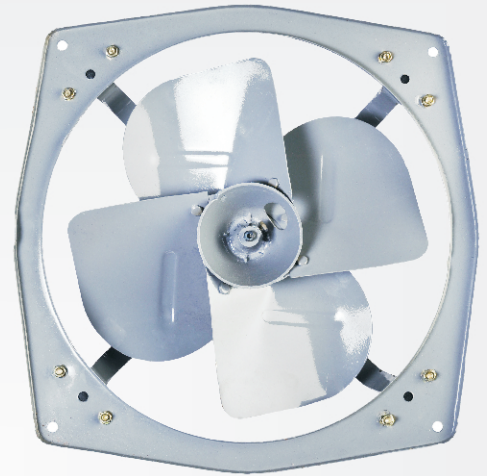

ISI Mark Stem Type Thermostat

Hydraulically Tested Tank

Fusible Plug For Extra Safety

Single Joint Tanks (Ultra Thick Scr)

ISI Mark Copper Heating Element

ELECTRIC CEILING FAN

Brand	: INTEROCITY IMPEX BEE COOL
Model Name	: Sweep Size 56" (1400 mm)
Number of Blades	: 3
Power Source	: 75W, 230 Volt, 50Hz, Single Phase, A.C
Speed	: 310 RPM \pm 10%
Outer Body Material	: M.S / Aluminium
Blade Material	: M.S / Aluminium
Copper Weight	: 240 Gms.
Color	: White / Ivory / Brown / Smoke Brown
Air Delivery	: 245 M ³ /H
Hanging rod length	: 220 mm
Warranty	: 12 Month
G.W	: 4.0 KG

Copper Winding

Super Energy Efficient

Double Ball Bearing

High Speed

ELECTRIC CEILING FAN

Brand	:	INTEROCITY IMPEX BEE COOL
Model Name	:	Sweep Size 24" (600 mm)
Number of Blades	:	4
Power Source	:	70W, 230 Volt, 50Hz, Single Phase, A.C
Speed	:	850 RPM \pm 10%
Outer Body Material	:	M.S
Blade Material	:	M.S
Copper Weight	:	180 Gms.
Color	:	White / Ivory / Brown / Smoke Brown
Air Delivery	:	115 M³/H
Hanging rod length	:	220 mm
Warranty	:	12 Month
G.W	:	3.2 KG

Copper Winding

Super Energy Efficient

Double Ball Bearing

High Speed

HEAVY DUTY EXHAUST FAN

Heavy Duty Exhaust Fan

Available in

- 12 Inches (300 mm)
- 15 Inches (380 mm)
- 18 Inches (450 mm)
- 24 Inches (600 mm)

Available in

- 6 Inches (150 mm)
- 8 Inches (200 mm)
- 10 Inches (250 mm)

Brand	: INTERCITY IMPEX BEE COOL
Model Name	: Heavy Duty Exhaust Fan
Power Source	: 230 Volt, 50Hz, Single Phase, A.C
Speed	: 1400 rpm
Body	: Metal
Blade Material	: M.S / Aluminium
Color	: Metallic Grey